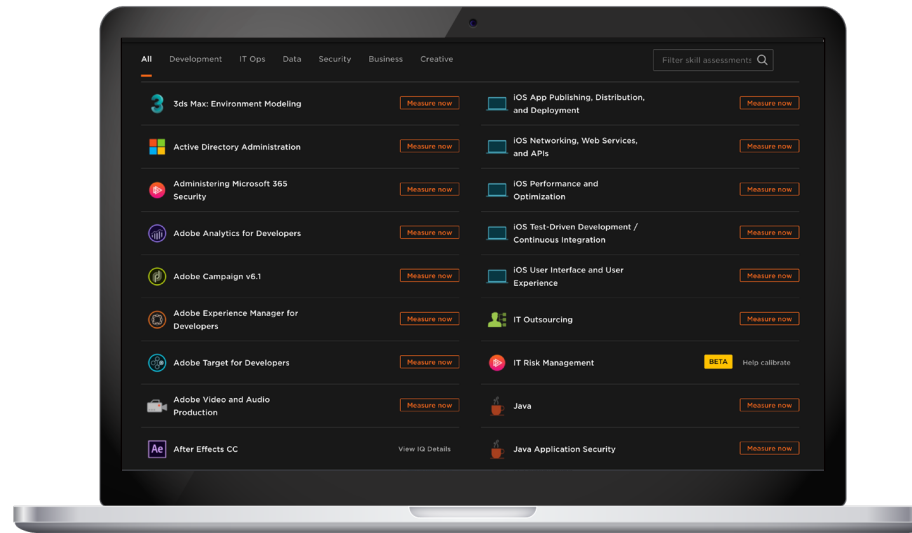

Getting started with Skill IQ

Skill IQ is a quick, consistent and credible way to measure your proficiency. See where your skills stand today and what you need to work on to keep building your expertise.

Let's get started

Here's how to find Skill IQ:

1. **From your home page:** Scroll down to the section labeled 'Get your Skill IQ in your areas of interest'
2. **From the browse page:** Scroll down to the Skill IQ banner
3. **When searching for a specific topic:** Relevant Skill IQs will pop up in search results
4. **On the paths page:** Available Skill IQs will be noted with the Skill IQ logo

Retaking a skill assessment

All your completed Skill IQs are available on your profile page. From there, you can retake a skill assessment every 30 days to stay current.

Looking for a Role IQ?

Find Role IQs at the top of your home page, or check out the Company tab to find any custom Role IQs your company may have created.

Visit app.pluralsight.com to get started