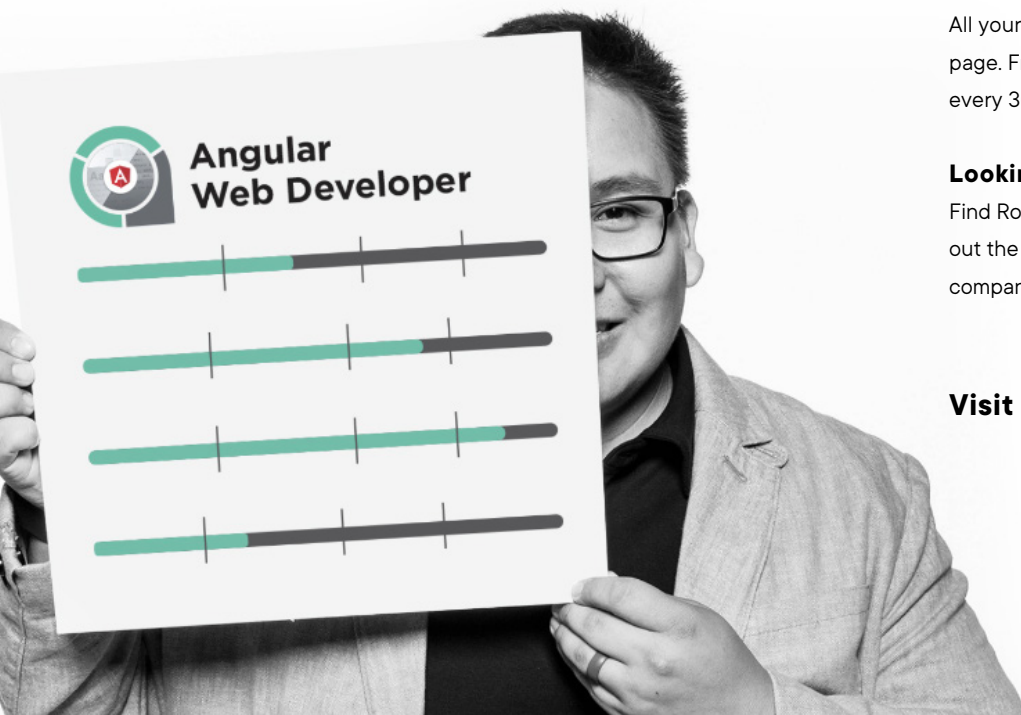

Getting started with Skill IQ

Skill IQ is a quick, consistent and credible way to measure your proficiency. See where your skills stand today and what you need to work on to keep building your expertise.

Let's get started

Here's how to find Skill IQ:

1. **From your home page:** Scroll down to the section labeled 'Get your Skill IQ in your areas of interest'
2. **From the browse page:** Scroll down to the Skill IQ banner
3. **When searching for a specific topic:** Relevant Skill IQs will pop up in search results
4. **On the paths page:** Available Skill IQs will be noted with the Skill IQ logo

Retaking a skill assessment

All your completed Skill IQs are available on your profile page. From there, you can retake a skill assessment every 30 days to stay current.

Looking for a Role IQ?

Find Role IQs at the top of your home page, or check out the Company tab to find any custom Role IQs your company may have created.

Visit app.pluralsight.com to get started